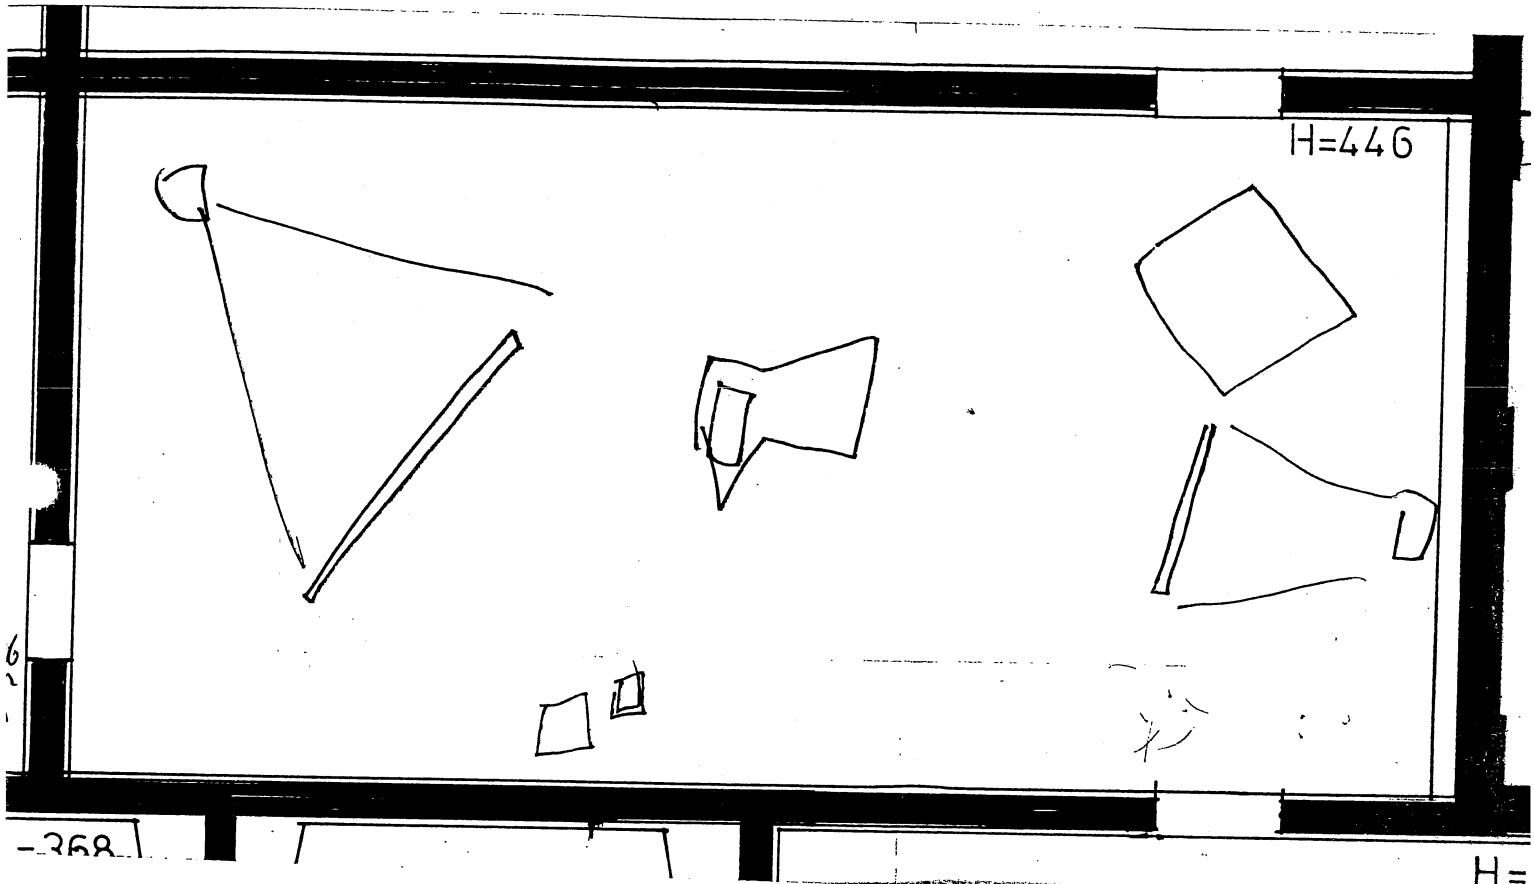

94 16 118
Faxno: 00-1-212-4252858

Joan Jonas: Works 1968-1994, exhibition floor plans sent
via fax on February 21, 1994. Stedelijk Museum
Archives, Amsterdam.

Date: 21.02.94

To Joan Jonas

From: Stedelijk Museum Amsterdam

Pages: 2

these are grates, which covers the
ground heating, it is possible to
place things on them (same level
as the floor)

208

H=446

-268

→ 15,58m

H=