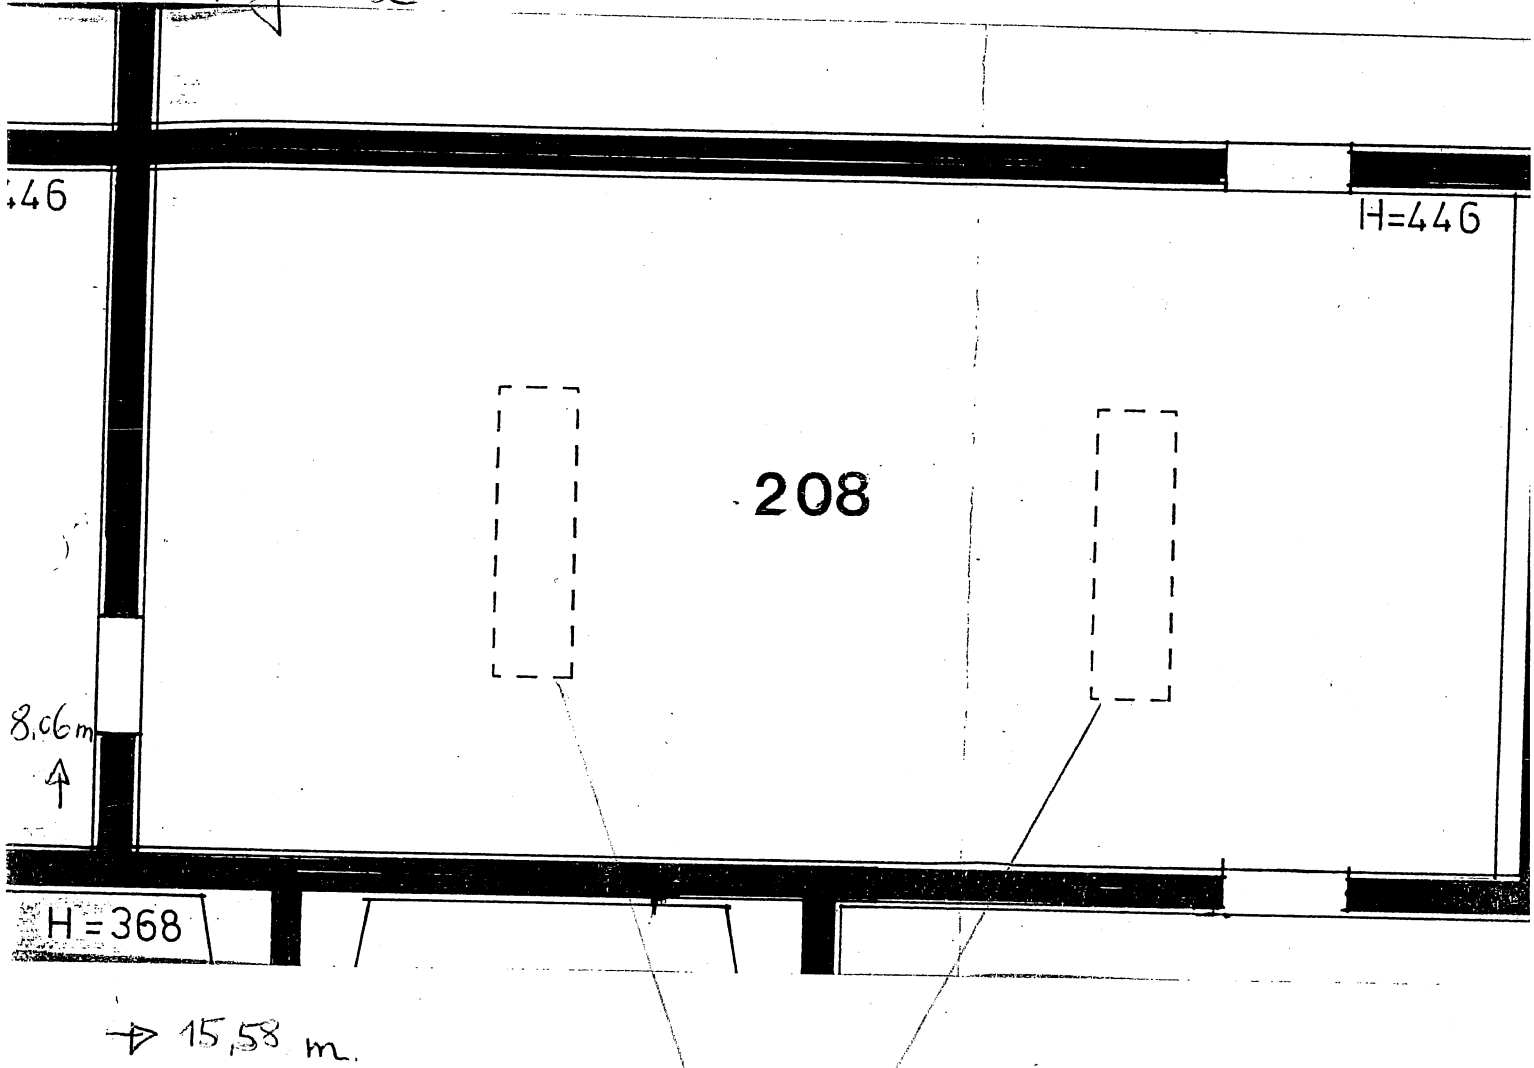

94 16 118
Faxno: 00-1-212-4252858

Joan Jonas: Works 1968-1994, exhibition floor plans sent
via fax on February 21, 1994. Stedelijk Museum
Archives, Amsterdam.

Date: 21.02.94

To Joan Jonas

From: Stedelijk Museum Amsterdam

Pages: 2

these are grates, which covers the
ground heating, it is possible to
place things on them (same level
as the floor)

208

H=446

-268

→ 15,58m

H=