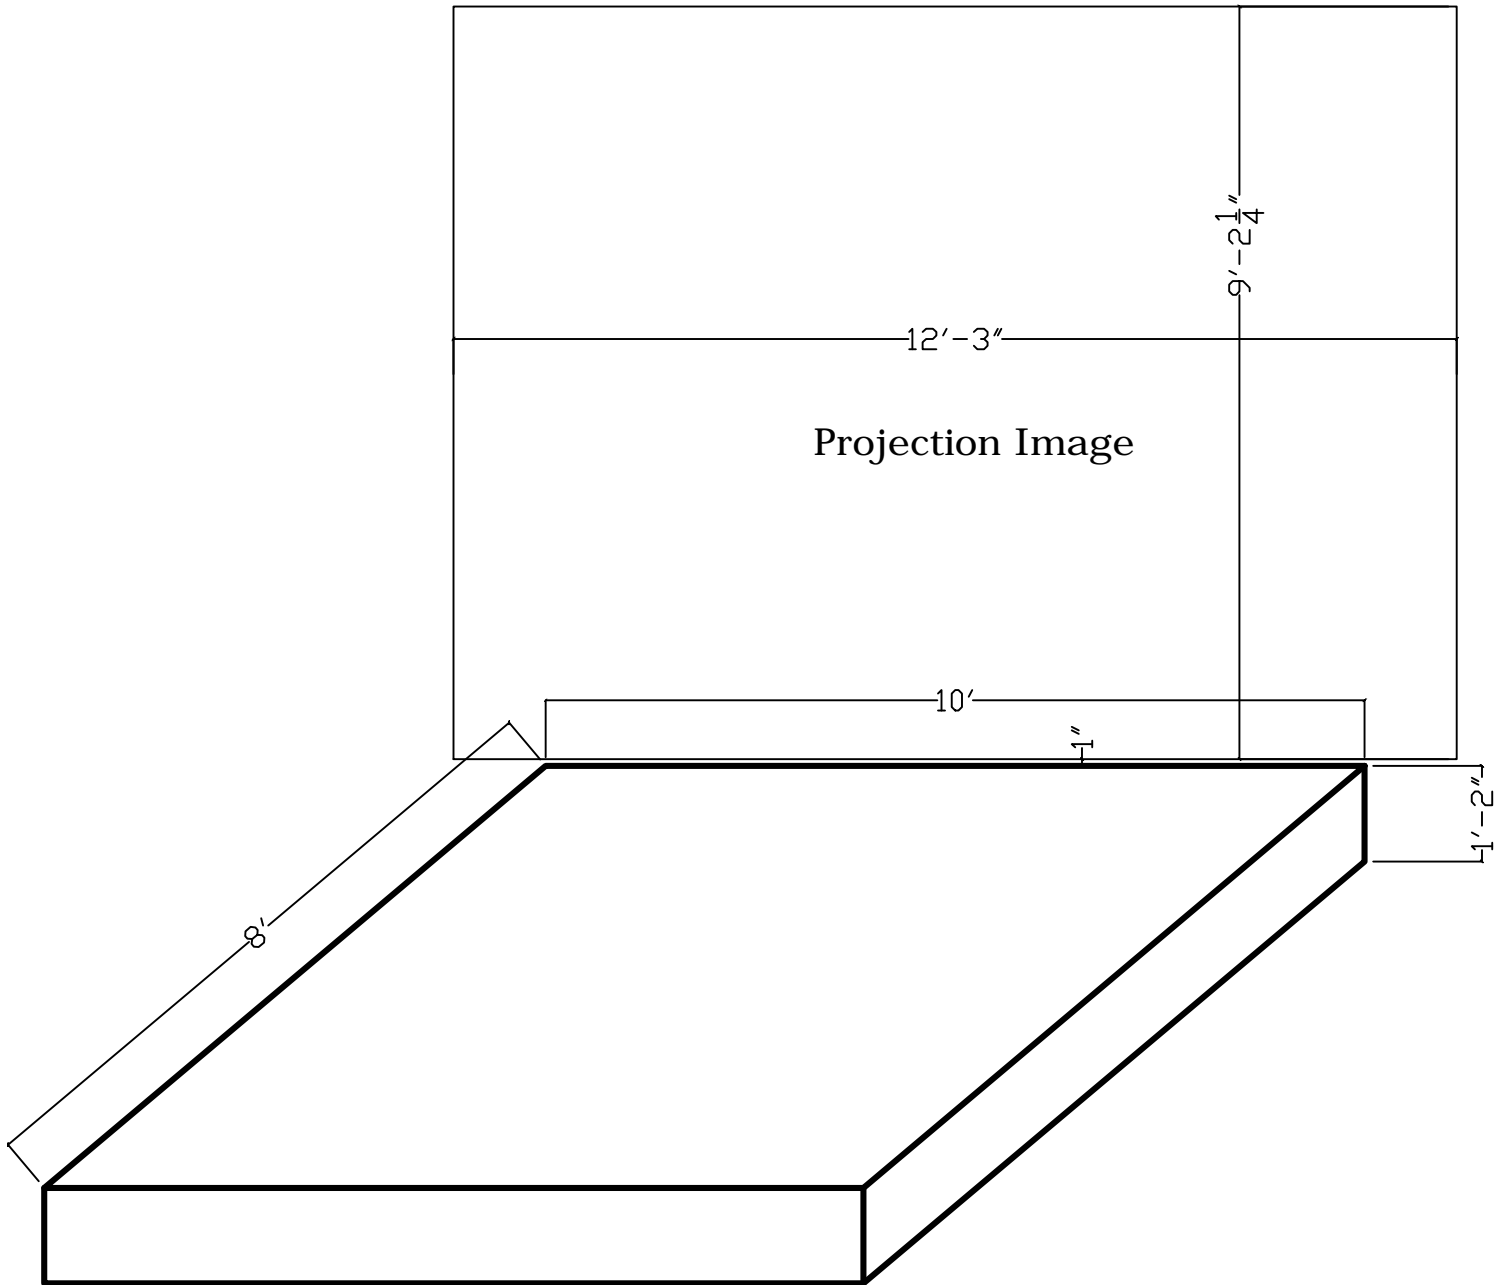

Joan Jonas, *Mirage* (1976/1994/2005), furniture and image dimensions, *Performance 7: Mirage by Joan Jonas*, Museum of Modern Art, 2009.

Gallery Wall Color:  
Benjamin Moore AF -560 "Flint"

basic  $\frac{3}{4}$ " MDF box (open bottom) painted matte black

Joan Jonas  
"Mirage" 1976  
furniture and image dimensions 12/18/2009