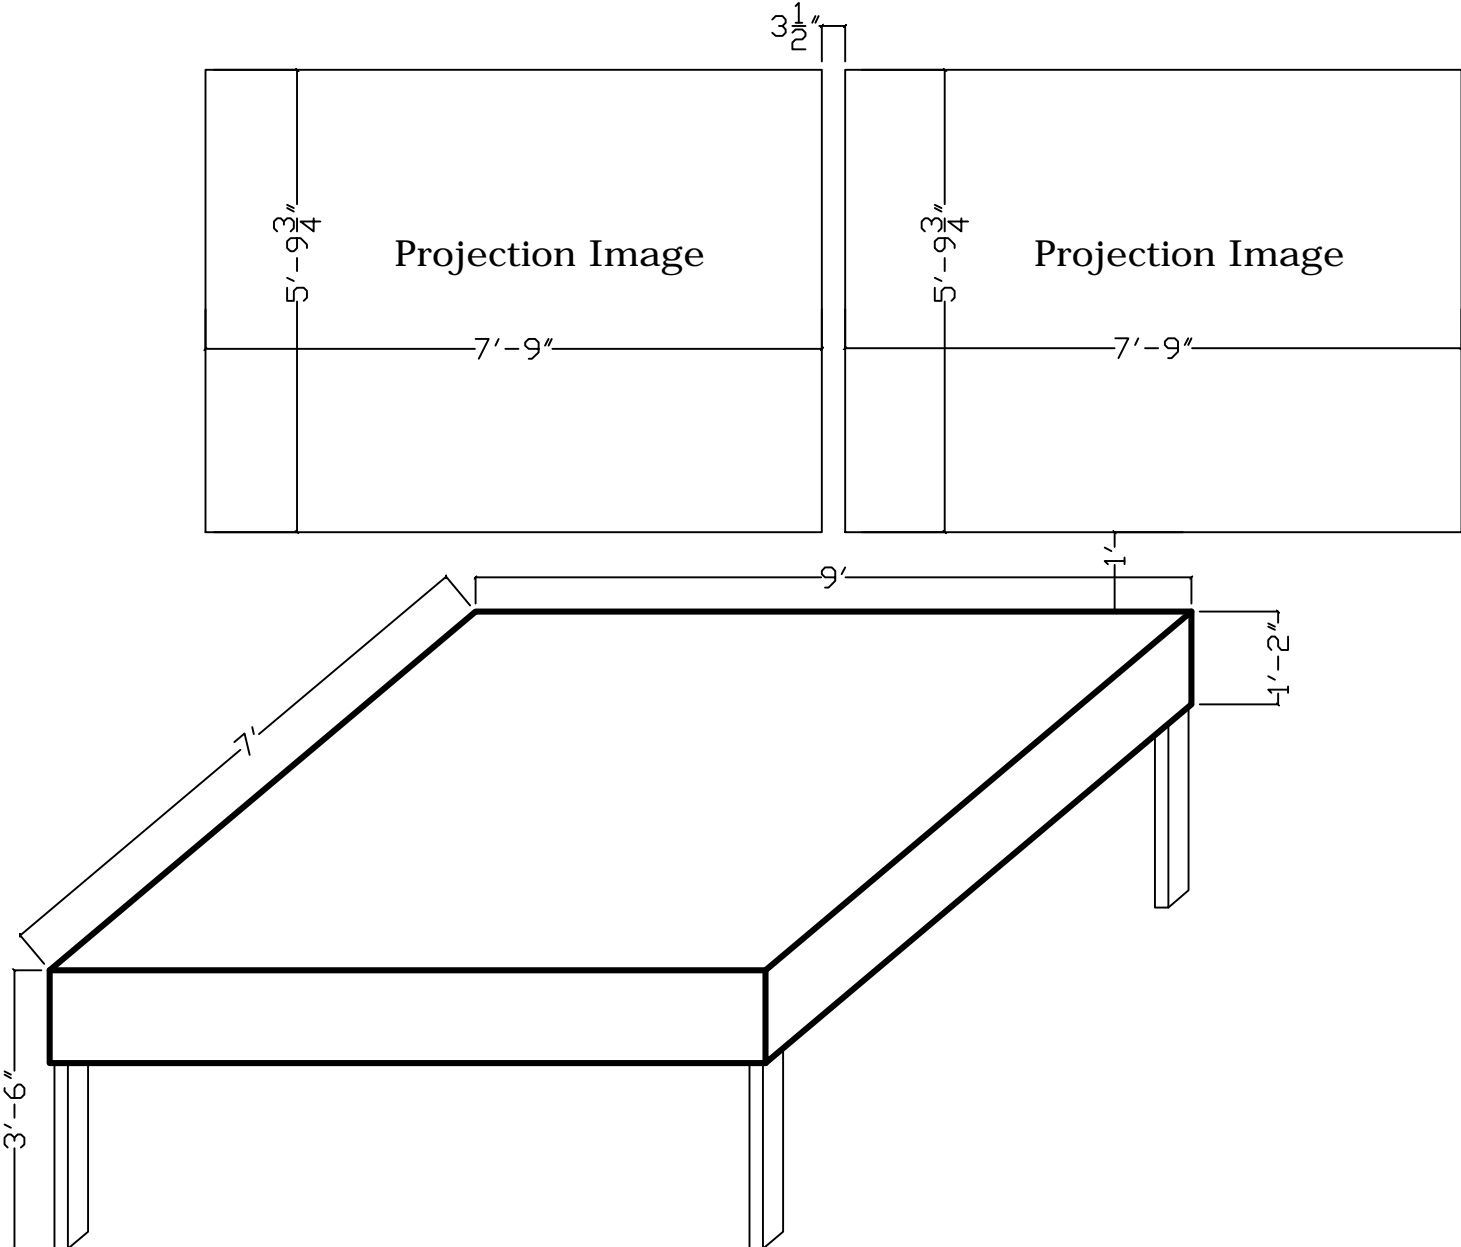

Joan Jonas, *Mirage* (1976/1994/2005), furniture and image dimensions, *Performance 7: Mirage* by Joan Jonas, Museum of Modern Art, 2009.

Gallery Wall Color:
Benjamin Moore AF -560 "Flint"

basic $\frac{3}{4}$ " MDF box (open bottom) painted matte black
with squared 2x4 legs natural pine finish

Joan Jonas
"Mirage" 1976
furniture and image dimensions 12/18/2009