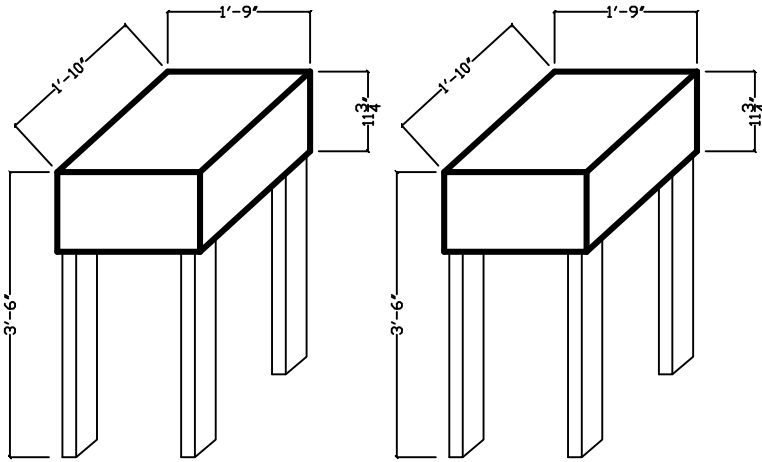

Joan Jonas, *Mirage* (1976/1994/2005), furniture dimensions, *Performance 7: Mirage by Joan Jonas*, Museum of Modern Art, 2009.

basic $\frac{3}{4}$ " MDF box (open bottom) painted matte black with squared 2x4 legs natural pine finish

basic $\frac{3}{4}$ " MDF box (open bottom) painted matte black with squared 2x4 legs natural pine finish

Joan Jonas
"Mirage" 1976
furniture and image dimensions 12/18/2009