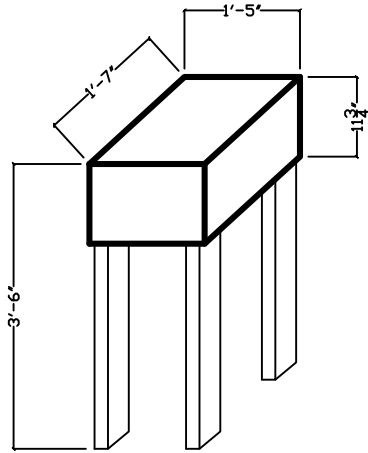

Joan Jonas, *Mirage* (1976/1994/2005), furniture dimensions, *Performance 7: Mirage by Joan Jonas*, Museum of Modern Art, 2009.

basic $\frac{3}{4}$ " MDF box (open bottom) painted matte black with squared 2x4 legs natural pine finish

basic $\frac{3}{4}$ " MDF box (open bottom) painted matte black with squared 2x4 legs natural pine finish

Joan Jonas
"Mirage" 1976
furniture and image dimensions 12/18/2009